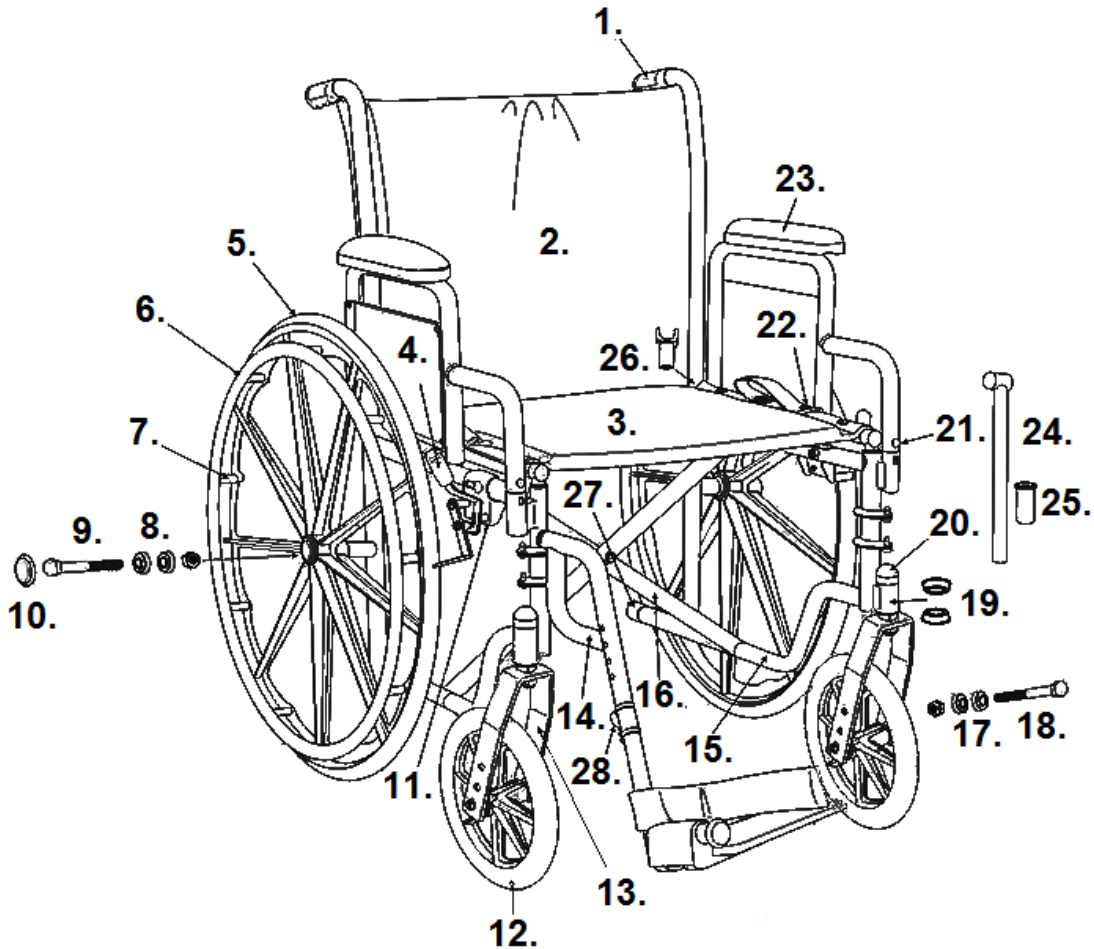

SILVER SPORT 2 (5D SERIAL #)

- | | |
|--|---|
| <p>1. Handgrip- WB 8036</p> <p>2. Back Upholstery 16"- STDS3J4606
Back Upholstery 18"- STDS3J4608
Back Upholstery 20"- STDS3J4602</p> <p>3. Seat Upholstery 16"- STDS3J4616
Seat Upholstery 18"- STDS3J4618
Seat Upholstery 20"- STDS3J4620</p> <p>4. Wheel Lock Tip- STDS8M4603</p> <p>5. Rear Wheel- STDS3J2424</p> <p>6. Hand Rim- STDS3J2400</p> <p>7. Hand Rim Hardware (9 ea)- STDSS004609-9</p> <p>8. Rear Wheel Bearing (11mm)- STDS3J2413</p> <p>9. Rear Axle Detachable Arms- STDS3J4626
Rear Axle Fixed Arms- STDS3J4625</p> <p>10. Hub Cap- STDS3J2421</p> <p>11. Push to Lock Wheel Lock Left- STDS8M462L
Push to Lock Wheel Lock Right- STDS8M462R
Pull to Lock Wheel Lock Left- STDSSSP2-DL
Pull to Lock Wheel Lock Right- STDSSSP2-DR</p> <p>12. Caster- STDS4S2432</p> <p>13. Fork- STDS8M4633</p> <p>14. Footrest- STDS3J24SF
Elevating Leg Rest- LK3JELR</p> <p>15. Side Frame Detachable Arm Left- STDS5D46L1
Side Frame Detachable Arm Right- STDS5D46R1
Side Frame Fixed Arm Left- STDS5D46L2
Side Frame Fixed Arm Right- STDS5D46R2</p> | <p>16. Cross Frame 16"- STDS5D46X6
Cross Frame 18"- STDS5D46X8
Cross Frame 20"- STDS5D06X2</p> <p>17. Caster Bearing (11mm)- STDS1011HD</p> <p>18. Caster Axle- STDS8M4631</p> <p>19. Fork Stem Bearing (12.5mm)- STDS8M4601</p> <p>20. Dust Cap- STDS8M4651</p> <p>21. Arm Release Button- STDS3J4503</p> <p>22. Upholstery Hardware Back/Seat (8 ea)- STDS2015</p> <p>23. Desk Arm Pad- STDSDSKVB
Full Arm Pad- STDSFLVB
Desk Arm Left- STDSSDDAL
Desk Arm Right- STDSSDDAR
Full Arm Left- STDSSDFAL
Full Arm Right- STDSSDFAR</p> <p>24. Slide Tube & Bushing- STDS3J4601</p> <p>25. Bushing- STDS002601</p> <p>26. Seat Rail Guide Detachable Arms- STDS1070
Seat Rail Guide Fixed Arms Front- STDS004602
Seat Rail Guide Rear- STDS1070</p> <p>27. Tipping Sleeve- STDS3J2422</p> <p>28. Footrest Adj. Lever- STDS3J4502</p> |
|--|---|